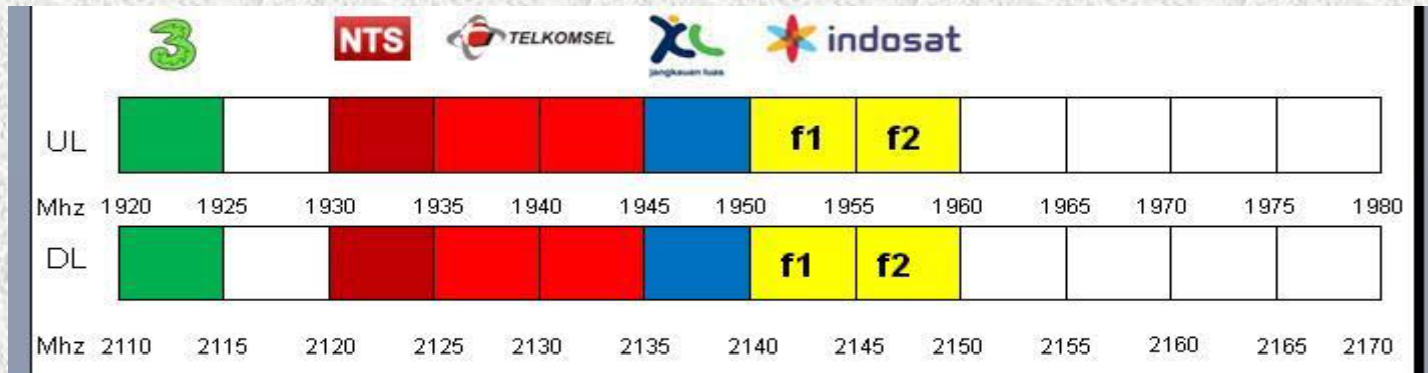

800 MHz Frequency Allocation in Indonesia

Previous Allocation

Need to manage interference

New Allocation Scheme

New UMTS Frequency Allocation

2010

2011

2012

Frequency Allocation for SMART-CDMA 1900mhz

EV DO

Cdma
2000 1x