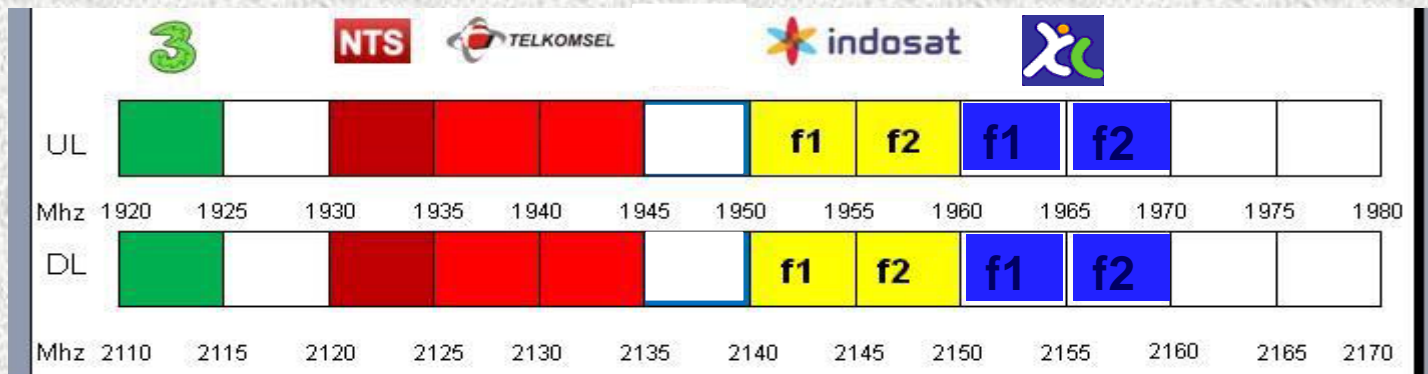

800 MHz Frequency Allocation in Indonesia

Previous Allocation

Need to manage interference

New Allocation Scheme

New UMTS Frequency Allocation

2010

2011

2012

Frequency Allocation for SMART-CDMA 1900mhz

EV DO

Cdma
2000 1x