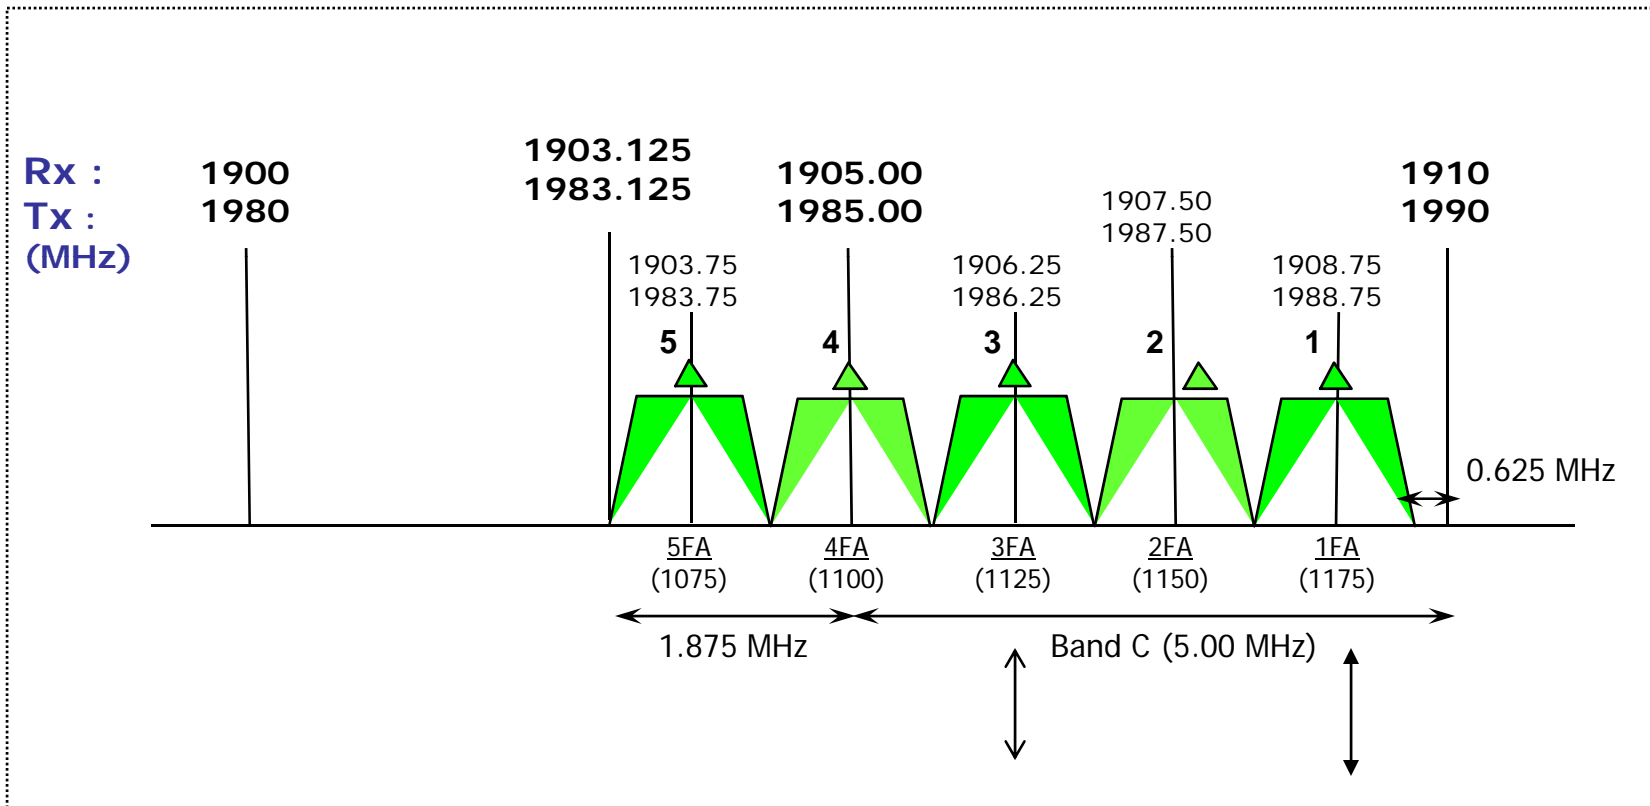

800 MHz Frequency Allocation in Indonesia

Previous Allocation

Need to manage interference

New Allocation Scheme

New UMTS Frequency Allocation

2010

2011

2012

Frequency Allocation for SMART-CDMA 1900mhz

EV DO

Cdma
2000 1x