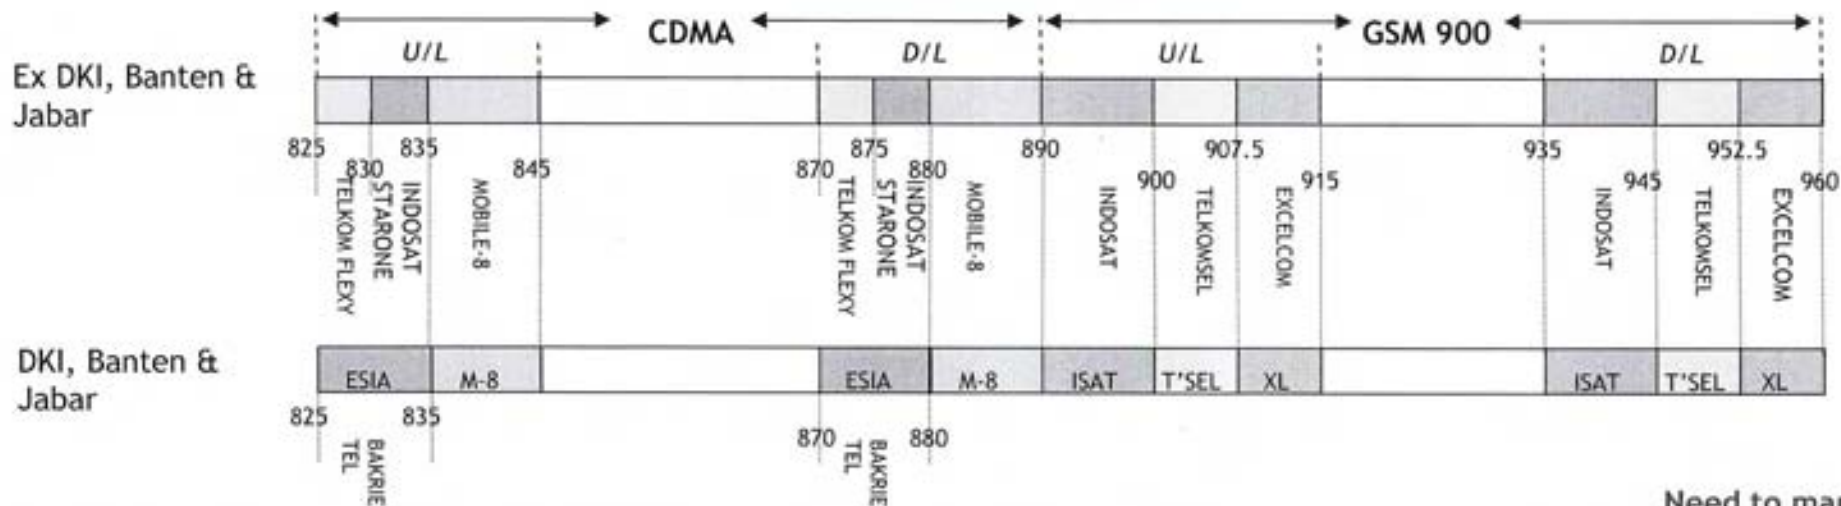

800 MHz Frequency Allocation in Indonesia

Previous Allocation