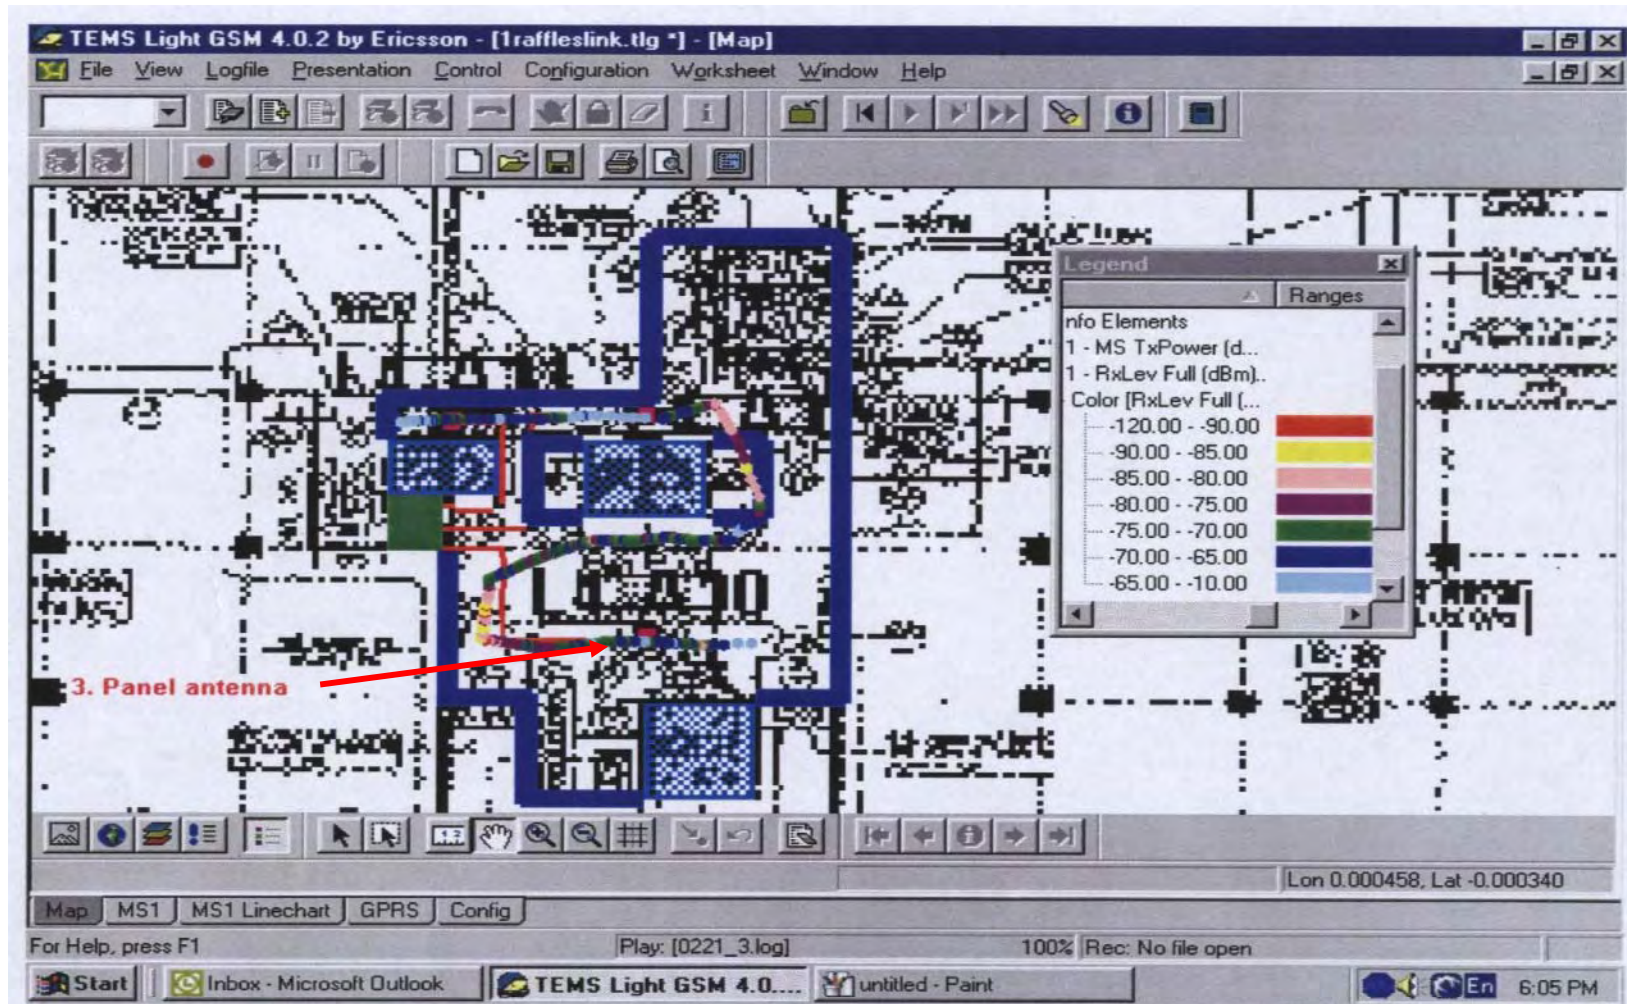

Drive Test result using Indoor Sectoral Antenna PW-ISA 820/2500 :

Drive Test result using Omni-Directional Antenna PW-ODA-460-D-NF :