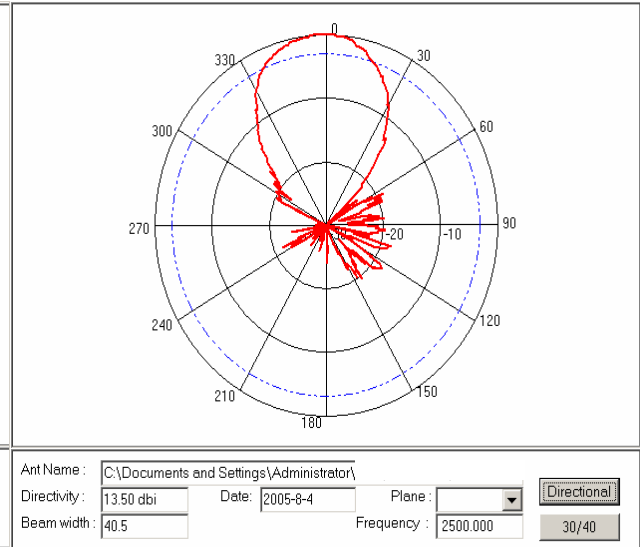

Pattern PW-HGP-820/2500 E-Plane (Vertical)