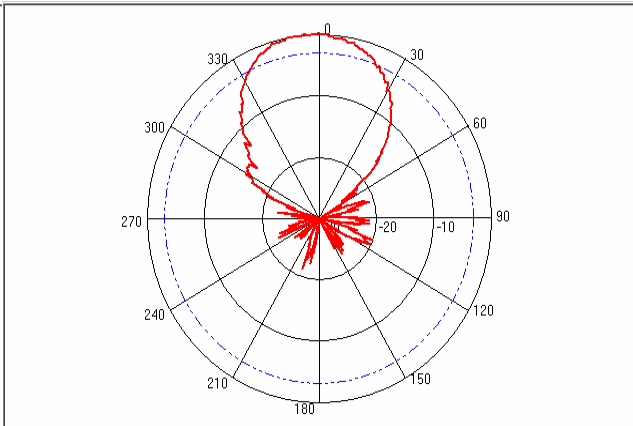

Ant Name : C:\Documents and Settings\Administrator\
Directivity : 12.37 dBi Date : 2005-8-4 Plane : Directional
Beam width : 47.7 Frequency : 1700.000 30/40