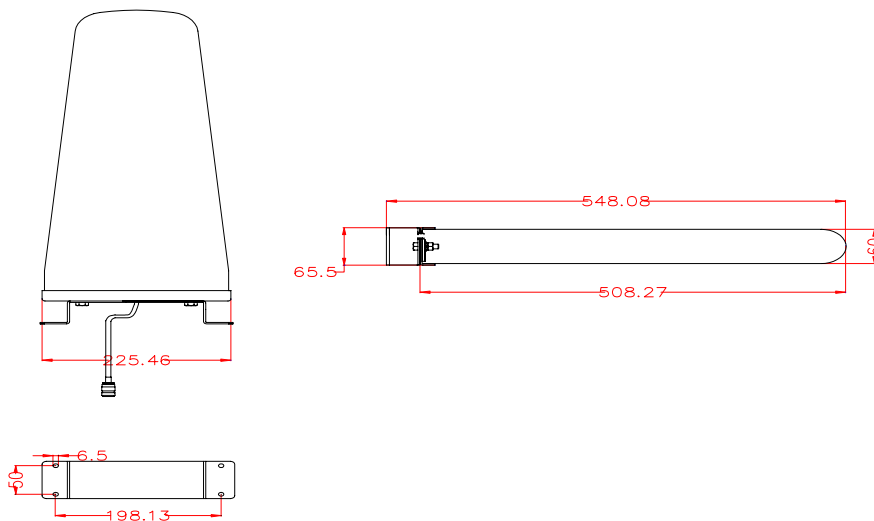

Wideband High Gain Panel Antenna

Product Number : PW-HGP-820/2500

Electrical Specifications :

Frequency Range	800 MHz ~ 2500MHz
Gain 800MHz~ 960MHz	8.5dBi
960MHz~1700MHz	9.5dBi
1700MHz~2500MHz	11 dBi
Horizontal 3dB Beamwidth	43°~ 56°
Vertical 3dB Beamwidth	56°~ 78°
Front-to-back Ratio	>20dB
Side lobe level	<-20dB
Polarization	Vertical / Horizontal
Impedance	50Ω
VSWR	< 1.5
Maximum Input Power	100 W
Connector	N-type
Lightning Protection	Direct Grounding

Mechanical Specifications :

Dimensions (L×W×D)	500×220×60mm
Weight of Antenna	2.0kg
Radome Material	Fiberglass

(This antenna is also applicable for instalation at Outdoor Environment)

VSWR PLOT :

Horizontal Radiation Pattern generated with Antenna Mounting Position :

Vertical Radiation Pattern generated with Antenna Mounting Position :

Radiation Pattern PW-HGP-820/2500 H-Plane (Horizontal)

Ant Name : C:\Documents and Settings\Administrator\
 Directivity : 10.43 dBi Date : 2005-8-4 Plane : Directional
 Beam width : 60.3 Frequency : 806.000 30/40

Ant Name : C:\Documents and Settings\Administrator\
 Directivity : 12.79 dBi Date : 2005-8-4 Plane : Directional
 Beam width : 44.1 Frequency : 2100.000 30/40

Pattern PW-HGP-820/2500 E-Plane (Vertical)