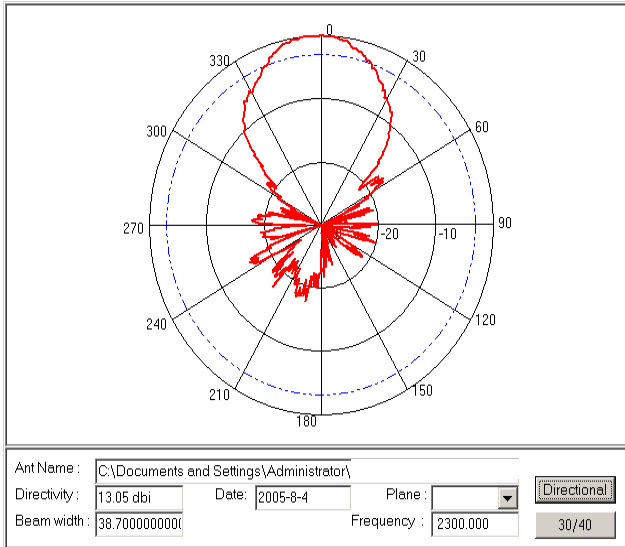

Pattern PW-HGP-820/2500 E-Plane (Vertical)