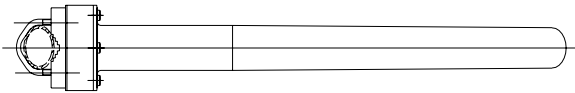

Wideband High Gain Panel Antenna

Product Number : PW-HGP-820/2500

Electrical Specifications :

Frequency Range	800 MHz ~ 2500MHz
Gain 800MHz~ 960MHz	8.5dBi
960MHz~1700MHz	9.5dBi
1700MHz~2500MHz	11 dBi
Horizontal 3dB Beamwidth	43°~ 56°
Vertical 3dB Beamwidth	56°~ 78°
Front-to-back Ratio	>20dB
Side lobe level	<-20dB
Polarization	Vertical / Horizontal
Impedance	50Ω
VSWR	< 1.5
Maximum Input Power	100 W
Connector	N-type
Lightning Protection	Direct Grounding

Mechanical Specifications :

Dimensions (L×W×D)	500×220×60mm
Weight of Antenna	2.0kg
Radome Material	Fiberglass

(This antenna is also applicable for instalation at Outdoor Environment)

VSWR PLOT :

Horizontal Radiation Pattern generated with Antenna Mounting Position :

Vertical Radiation Pattern generated with Antenna Mounting Position :

Radiation Pattern PW-HGP-820/2500 H-Plane (Horizontal)

Ant Name : C:\Documents and Settings\Administrator\
 Directivity : 10.43 dBi Date : 2005-8-4 Plane : Directional
 Beam width : 60.3 Frequency : 806.000 30/40