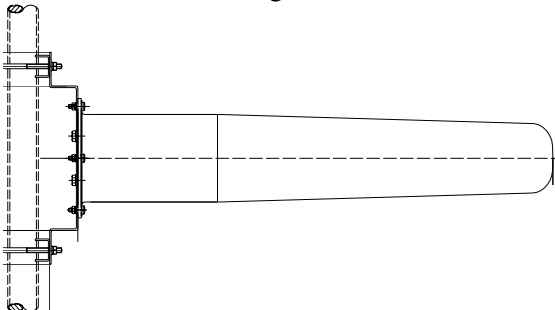

Wideband High Gain Panel Antenna

Product Number : PW-HGP-820/2500

Electrical Specifications :

Frequency Range	800 MHz ~ 2500MHz
Gain 800MHz~ 960MHz	8.5dBi
960MHz~1700MHz	9.5dBi
1700MHz~2500MHz	11 dBi
Horizontal 3dB Beamwidth	43°~ 56°
Vertical 3dB Beamwidth	56°~ 78°
Front-to-back Ratio	>20dB
Side lobe level	<-20dB
Polarization	Vertical / Horizontal
Impedance	50Ω
VSWR	< 1.5
Maximum Input Power	100 W
Connector	N-type
Lightning Protection	Direct Grounding

Mechanical Specifications :

Dimensions (L×W×D)	500×220×60mm
Weight of Antenna	2.0kg
Radome Material	Fiberglass

(This antenna is also applicable for instalation at Outdoor Environment)

VSWR PLOT :

Horizontal Radiation Pattern generated with Antenna Mounting Position :

Vertical Radiation Pattern generated with Antenna Mounting Position :

Radiation Pattern PW-HGP-820/2500 H-Plane (Horizontal)

Ant Name : C:\Documents and Settings\Administrator\
 Directivity : 10.43 dBi Date : 2005-8-4 Plane : Directional
 Beam width : 60.3 Frequency : 806.000 30/40