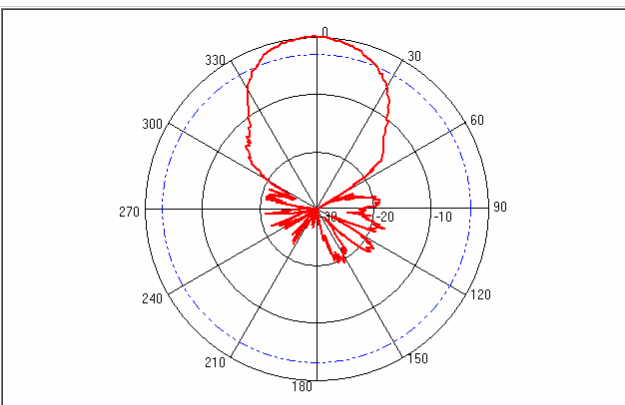

Ant Name : C:\Documents and Settings\Administrator\
Directivity : 12.68 dBi Date : 2005-8-4 Plane : Directional
Beam width : 45 Frequency : 1900.000 30/40