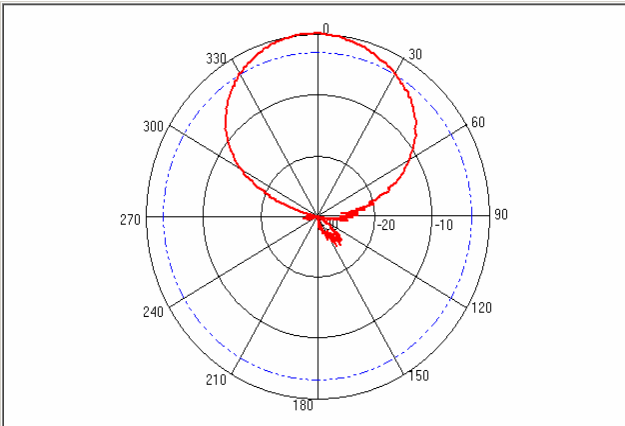

Wideband High Gain Panel Antenna

Product Number : PW-HGP-820/2500

Electrical Specifications :

Frequency Range	800 MHz ~ 2500MHz
Gain 800MHz~ 960MHz	8.5dBi
960MHz~1700MHz	9.5dBi
1700MHz~2500MHz	11 dBi
Horizontal 3dB Beamwidth	43°~ 56°
Vertical 3dB Beamwidth	56°~ 78°
Front-to-back Ratio	>20dB
Side lobe level	<-20dB
Polarization	Vertical / Horizontal
Impedance	50Ω
VSWR	< 1.5
Maximum Input Power	100 W
Connector	N-type
Lightning Protection	Direct Grounding

Mechanical Specifications :

Dimensions (L×W×D)	500×220×60mm
Weight of Antenna	2.0kg
Radome Material	Fiberglass

(This antenna is also applicable for instalation at Outdoor Environment)

VSWR PLOT :

Horizontal Radiation Pattern generated with Antenna Mounting Position :

Vertical Radiation Pattern generated with Antenna Mounting Position :

Radiation Pattern PW-HGP-820/2500 H-Plane (Horizontal)

Ant Name : C:\Documents and Settings\Administrator\
 Directivity : 10.43 dBi Date : 2005-8-4 Plane : Directional
 Beam width : 60.3 Frequency : 806.000 30/40