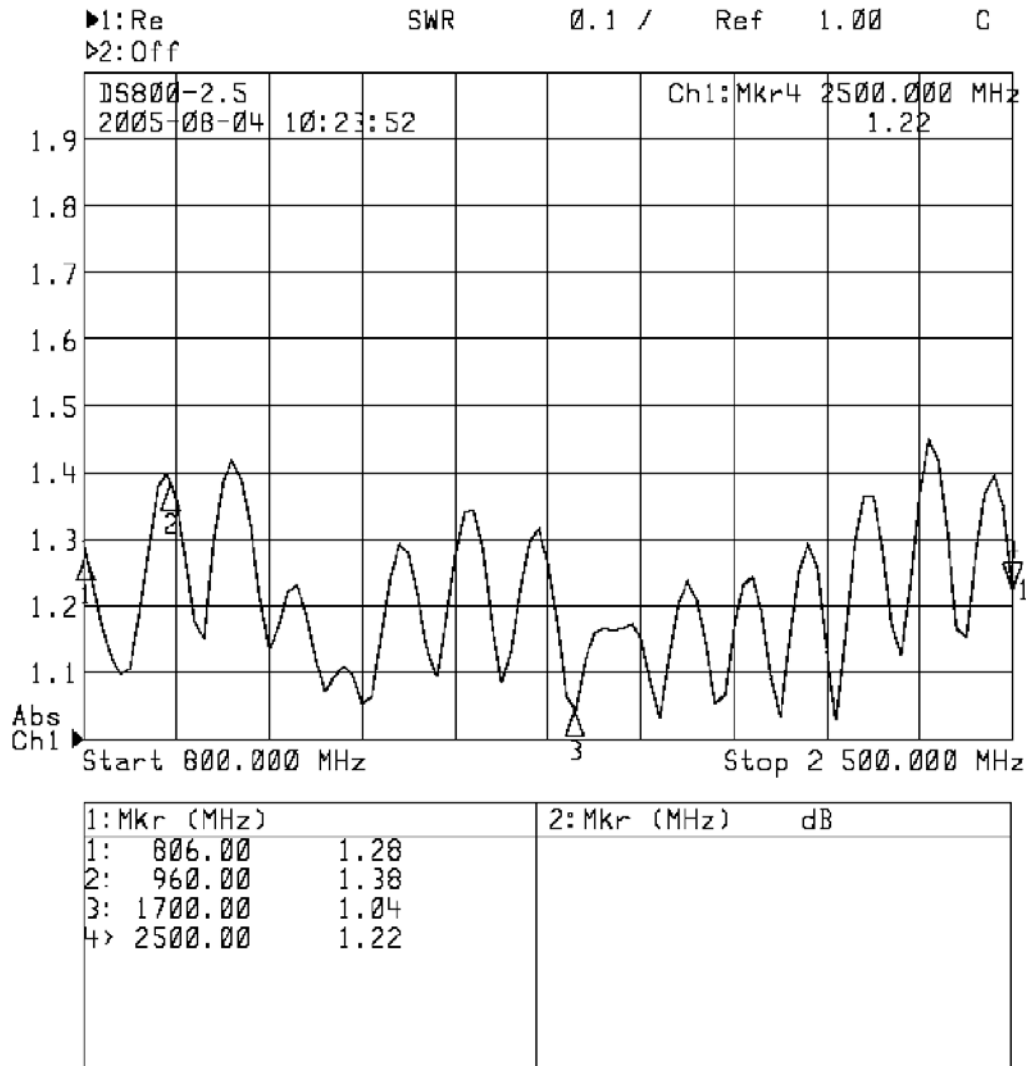

Wideband High Gain Panel Antenna

Product Number : PW-HGP-820/2500

Electrical Specifications :

Frequency Range	800 MHz ~ 2500MHz
Gain 800MHz~ 960MHz	8.5dBi
960MHz~1700MHz	9.5dBi
1700MHz~2500MHz	11 dBi
Horizontal 3dB Beamwidth	43°~ 56°
Vertical 3dB Beamwidth	56°~ 78°
Front-to-back Ratio	>20dB
Side lobe level	<-20dB
Polarization	Vertical / Horizontal
Impedance	50Ω
VSWR	< 1.5
Maximum Input Power	100 W
Connector	N-type
Lightning Protection	Direct Grounding

Mechanical Specifications :

Dimensions (L×W×D)	500×220×60mm
Weight of Antenna	2.0kg
Radome Material	Fiberglass

(This antenna is also applicable for instalation at Outdoor Environment)

VSWR PLOT :

Horizontal Radiation Pattern generated with Antenna Mounting Position :

Vertical Radiation Pattern generated with Antenna Mounting Position :

Radiation Pattern PW-HGP-820/2500 H-Plane (Horizontal)

Ant Name : C:\Documents and Settings\Administrator\
 Directivity : 10.43 dBi Date : 2005-8-4 Plane : Directional
 Beam width : 60.3 Frequency : 806.000 30/40