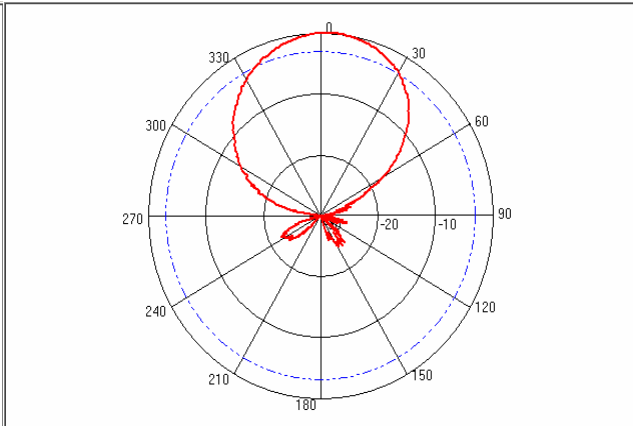

Wideband High Gain Panel Antenna

Product Number : PW-HGP-820/2500

Electrical Specifications :

Frequency Range	800 MHz ~ 2500MHz
Gain 800MHz~ 960MHz	8.5dBi
960MHz~1700MHz	9.5dBi
1700MHz~2500MHz	11 dBi
Horizontal 3dB Beamwidth	43°~ 56°
Vertical 3dB Beamwidth	56°~ 78°
Front-to-back Ratio	>20dB
Side lobe level	<-20dB
Polarization	Vertical / Horizontal
Impedance	50Ω
VSWR	< 1.5
Maximum Input Power	100 W
Connector	N-type
Lightning Protection	Direct Grounding

Mechanical Specifications :

Dimensions (L×W×D)	500×220×60mm
Weight of Antenna	2.0kg
Radome Material	Fiberglass

(This antenna is also applicable for instalation at Outdoor Environment)

VSWR PLOT :

Horizontal Radiation Pattern generated with Antenna Mounting Position :

Vertical Radiation Pattern generated with Antenna Mounting Position :

Radiation Pattern PW-HGP-820/2500 H-Plane (Horizontal)

Ant Name : C:\Documents and Settings\Administrator\
 Directivity : 10.43 dBi Date : 2005-8-4 Plane : Directional
 Beam width : 60.3 Frequency : 806.000 30/40