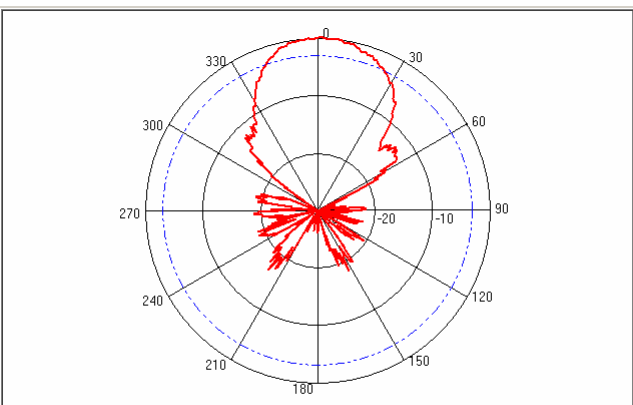

Mechanical Specifications :

Dimensions (L×W×D)	500×220×60mm
Weight of Antenna	2.0kg
Radome Material	Fiberglass

(This antenna is also applicable for instalation at Outdoor Environment)

VSWR PLOT :

Horizontal Radiation Pattern generated with Antenna Mounting Position :

Vertical Radiation Pattern generated with Antenna Mounting Position :

Radiation Pattern PW-HGP-820/2500 H-Plane (Horizontal)

Ant Name : C:\Documents and Settings\Administrator\
 Directivity : 10.43 dBi Date : 2005-8-4 Plane : Directional
 Beam width : 60.3 Frequency : 806.000 30/40

Ant Name : C:\Documents and Settings\Administrator\
 Directivity : 11.19 dBi Date : 2005-8-4 Plane : Directional
 Beam width : 54.9 Frequency : 896.000 30/40

Ant Name : C:\Documents and Settings\Administrator\
 Directivity : 11.17 dBi Date : 2005-8-4 Plane : Directional
 Beam width : 54.9 Frequency : 960.000 30/40

Ant Name : C:\Documents and Settings\Administrator\
 Directivity : 12.37 dBi Date : 2005-8-4 Plane : Directional
 Beam width : 47.7 Frequency : 1700.000 30/40

Ant Name : C:\Documents and Settings\Administrator\
 Directivity : 12.68 dBi Date : 2005-8-4 Plane : Directional
 Beam width : 45 Frequency : 1900.000 30/40