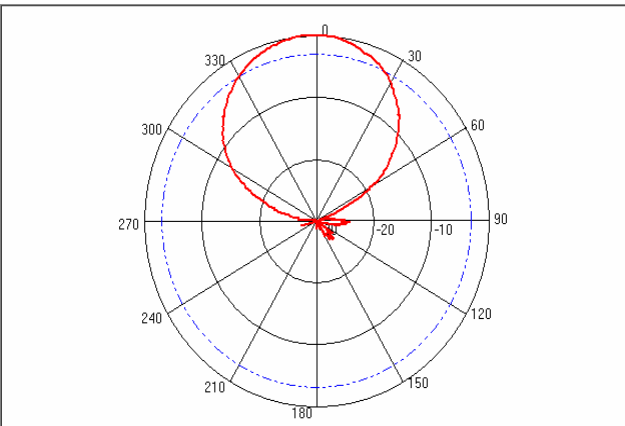

Wideband High Gain Panel Antenna

Product Number : PW-HGP-820/2500

Electrical Specifications :

Frequency Range	800 MHz ~ 2500MHz
Gain 800MHz~ 960MHz	8.5dBi
960MHz~1700MHz	9.5dBi
1700MHz~2500MHz	11 dBi
Horizontal 3dB Beamwidth	43°~ 56°
Vertical 3dB Beamwidth	56°~ 78°
Front-to-back Ratio	>20dB
Side lobe level	<-20dB
Polarization	Vertical / Horizontal
Impedance	50Ω
VSWR	< 1.5
Maximum Input Power	100 W
Connector	N-type
Lightning Protection	Direct Grounding

Mechanical Specifications :

Dimensions (L×W×D)	500×220×60mm
Weight of Antenna	2.0kg
Radome Material	Fiberglass

(This antenna is also applicable for instalation at Outdoor Environment)

VSWR PLOT :

Horizontal Radiation Pattern generated with Antenna Mounting Position :

Vertical Radiation Pattern generated with Antenna Mounting Position :

Radiation Pattern PW-HGP-820/2500 H-Plane (Horizontal)

Ant Name : C:\Documents and Settings\Administrator\
 Directivity : 10.43 dBi Date : 2005-8-4 Plane : Directional
 Beam width : 60.3 Frequency : 806.000 30/40

Ant Name : C:\Documents and Settings\Administrator\
 Directivity : 11.19 dBi Date : 2005-8-4 Plane : Directional
 Beam width : 54.9 Frequency : 896.000 30/40

Ant Name : C:\Documents and Settings\Administrator\
 Directivity : 11.17 dBi Date : 2005-8-4 Plane : Directional
 Beam width : 54.9 Frequency : 960.000 30/40