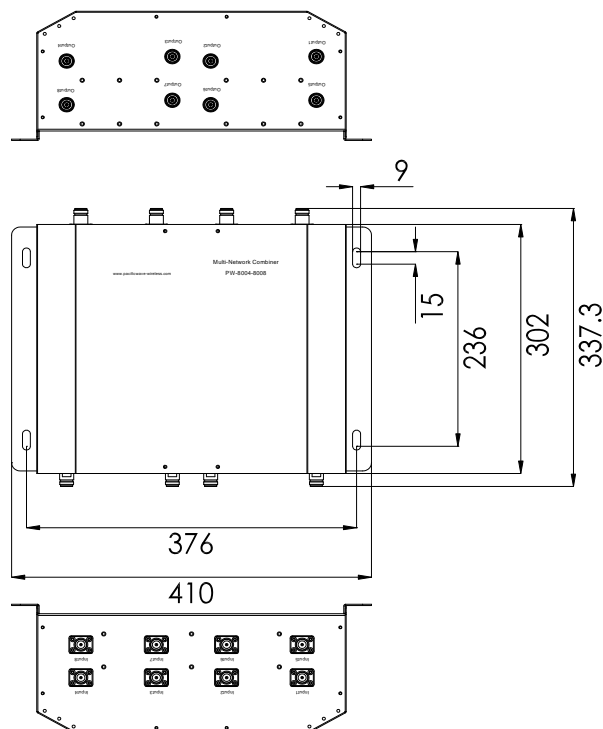

Wideband 8in4out Combiner (800-2700Mhz)

Model : PW-8007-8008

- 1、 Part Number: PW-8007-8008
- 2、 Name: 8in8out Wideband Combiner

Frequency. Range (MHz)	800-2700
Transmission loss (dB)	11 ± 1dB
Return loss (dB)	≥18
Isolation (dB)	≥20
Impedance (ohms)	50
Power (Watt)	100
Working Temperature (°C)	-30 to +45
Connector	N-female
Number of Input / Output	8input / 8output
Dimension	410 x 302 x 15.5cm
Humidity	5% to 95%
Weight (Preliminary)	10 kg
Environment Class	Indoor - IP55

3、 Combiner Outline :

NOTE : Combiner is suitable to combine signal from same Frequency Range (i.e DCS1800Mhz with DCS1800Mhz or WCDMA2100mhz with WCDMA2100mhz). In case of combining various Frequency Range, additional Combiner with Filter is needed to provide higher isolation.